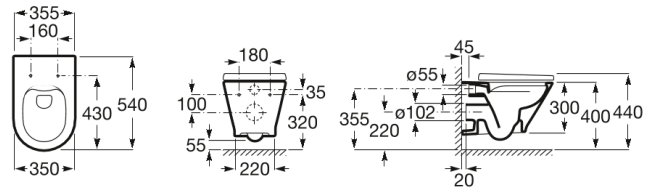

THE GAP

Round - Wall-hung Roca Rimless® WC

DIMENSIONS

Length	355 mm
Width	540 mm
Height	440 mm

COLOURS AND FINISHES

TECHNICAL DRAWINGS

FEATURES

Wall-hung Roca Rimless® WC with hidden fixations. Compatible with Roca Duplo One / Duplo S installation systems. Dual flush 4.5/3 L.

Fixing kit: Included

Flushing system: Washdown

Installation type: Wall-hung

Outlet type: Horizontal

Rim type: Rimless

Shape: Round

Weight (Kg): 25

COMPATIBLE WITH

804054S01

M4 Round - Smart seat with washing and drying functions

804054001

M3 Round - Smart seat with washing function at 37°C

804052..1

Duplo WC One Smart - Built-in structure with compact dual flush cistern and flexible inlet pipe for smart toilets. Ø 90 / Ø 110 elbow

890070020

Duplo WC Fluxor - Built-in structure for wall-hung WC with dual flush valve. Ø 90 / Ø 110 elbow.

890092100

DUPLO WC - Concealed structure for toilet with dual flush cistern (6/3 L)

890090020

The Gap